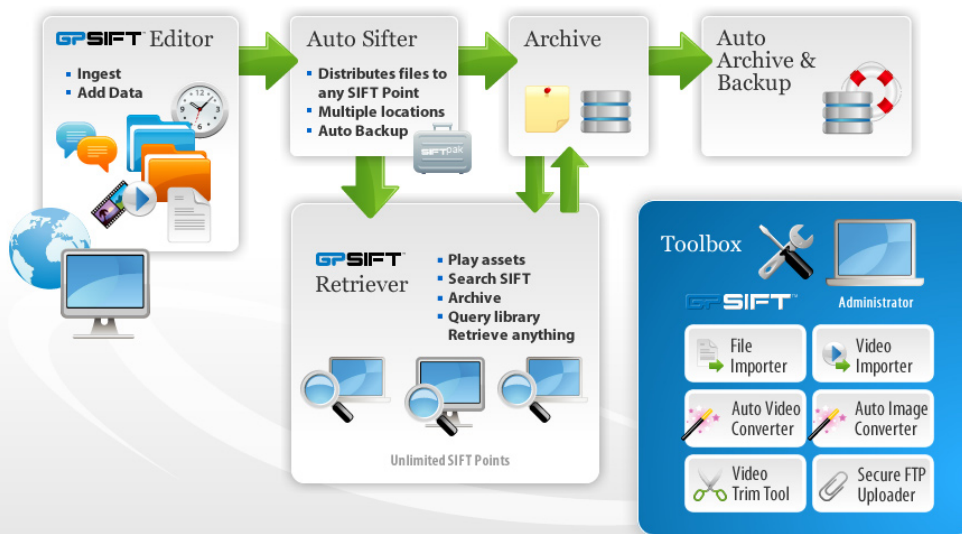

## Affordable Asset Management

Capture, categorize, distribute, modify, archive and search all of your digital assets.

### The SIFT System

GP SIFT is the most fully-featured, cost-effective solution available for Digital Asset Management (DAM).

It is a software-based asset management solution for video, audio, images, documents, and other files. GP SIFT is a complete toolkit configurable for any industry's data patterns. There is no major hardware purchase required.

Content packages (called SIFT-Paks) are delivered instead of streaming from central servers. Manage and deliver content but remain compatible with the native software applications that created the source.

Ingest > Attach Data > SIFT > Search > Create > Publish

The transition from physical media such as tapes, disks and paper to all digital systems creates an explosion of digital files that are difficult to search, organize and manage.